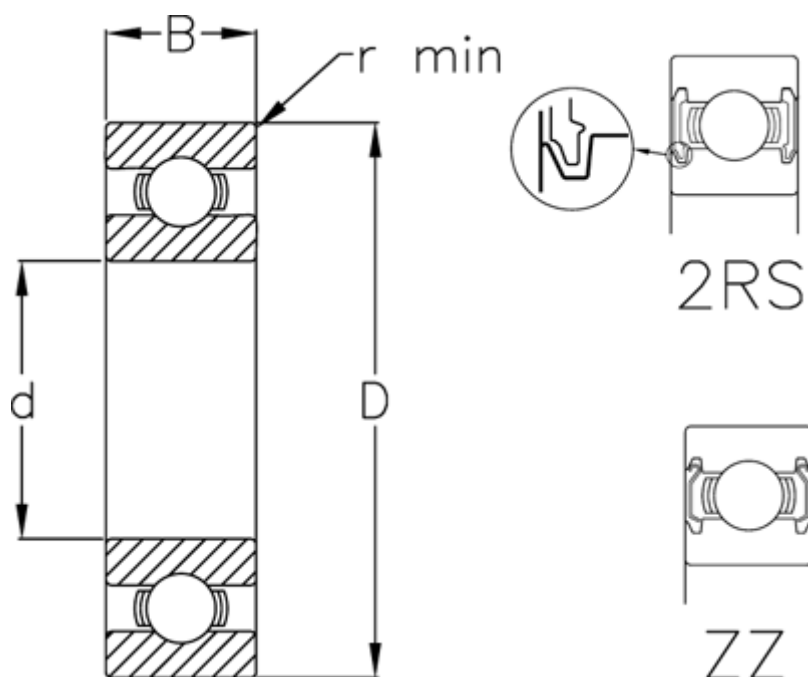

# Data Sheet

Article number: 5480010005079

Description: Single row ball bearing 6800 2RS USDA H1  
d=10 D=19 B=5 stainless/spez. grease

## Measures

B	= 5	Weight (kg) = 0.005
d	= 10	
D	= 19	
Dynamic load C (kN)	= 1.83	
Max rpm greased	= 32000	
Max rpm oil lubricated	= 38000	
r min	= 0.3	
Static load C0 (kN)	= 0.93	